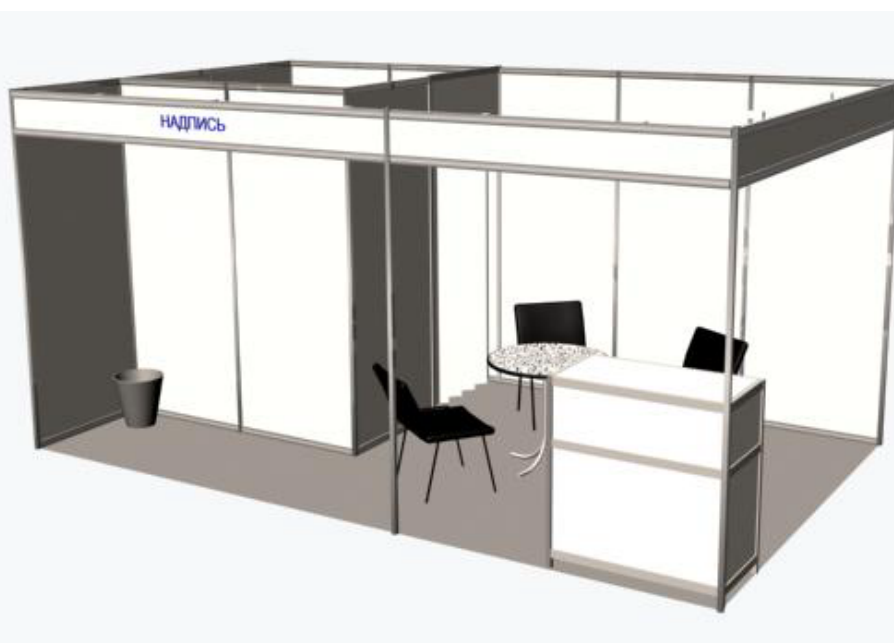

ST-02

furnishing

code	item	q-ty	UOM
V010		15	sq.m.
A010		8	pcs.
A070		8	l.met.
A042		3	l.met.
A180		1	pcs.
E400		2	pcs.
E010		6	pcs.
A080		1	pcs.
M050		2	pcs.
M071		4	pcs.
M140		1	pcs.
V040		10	pcs.